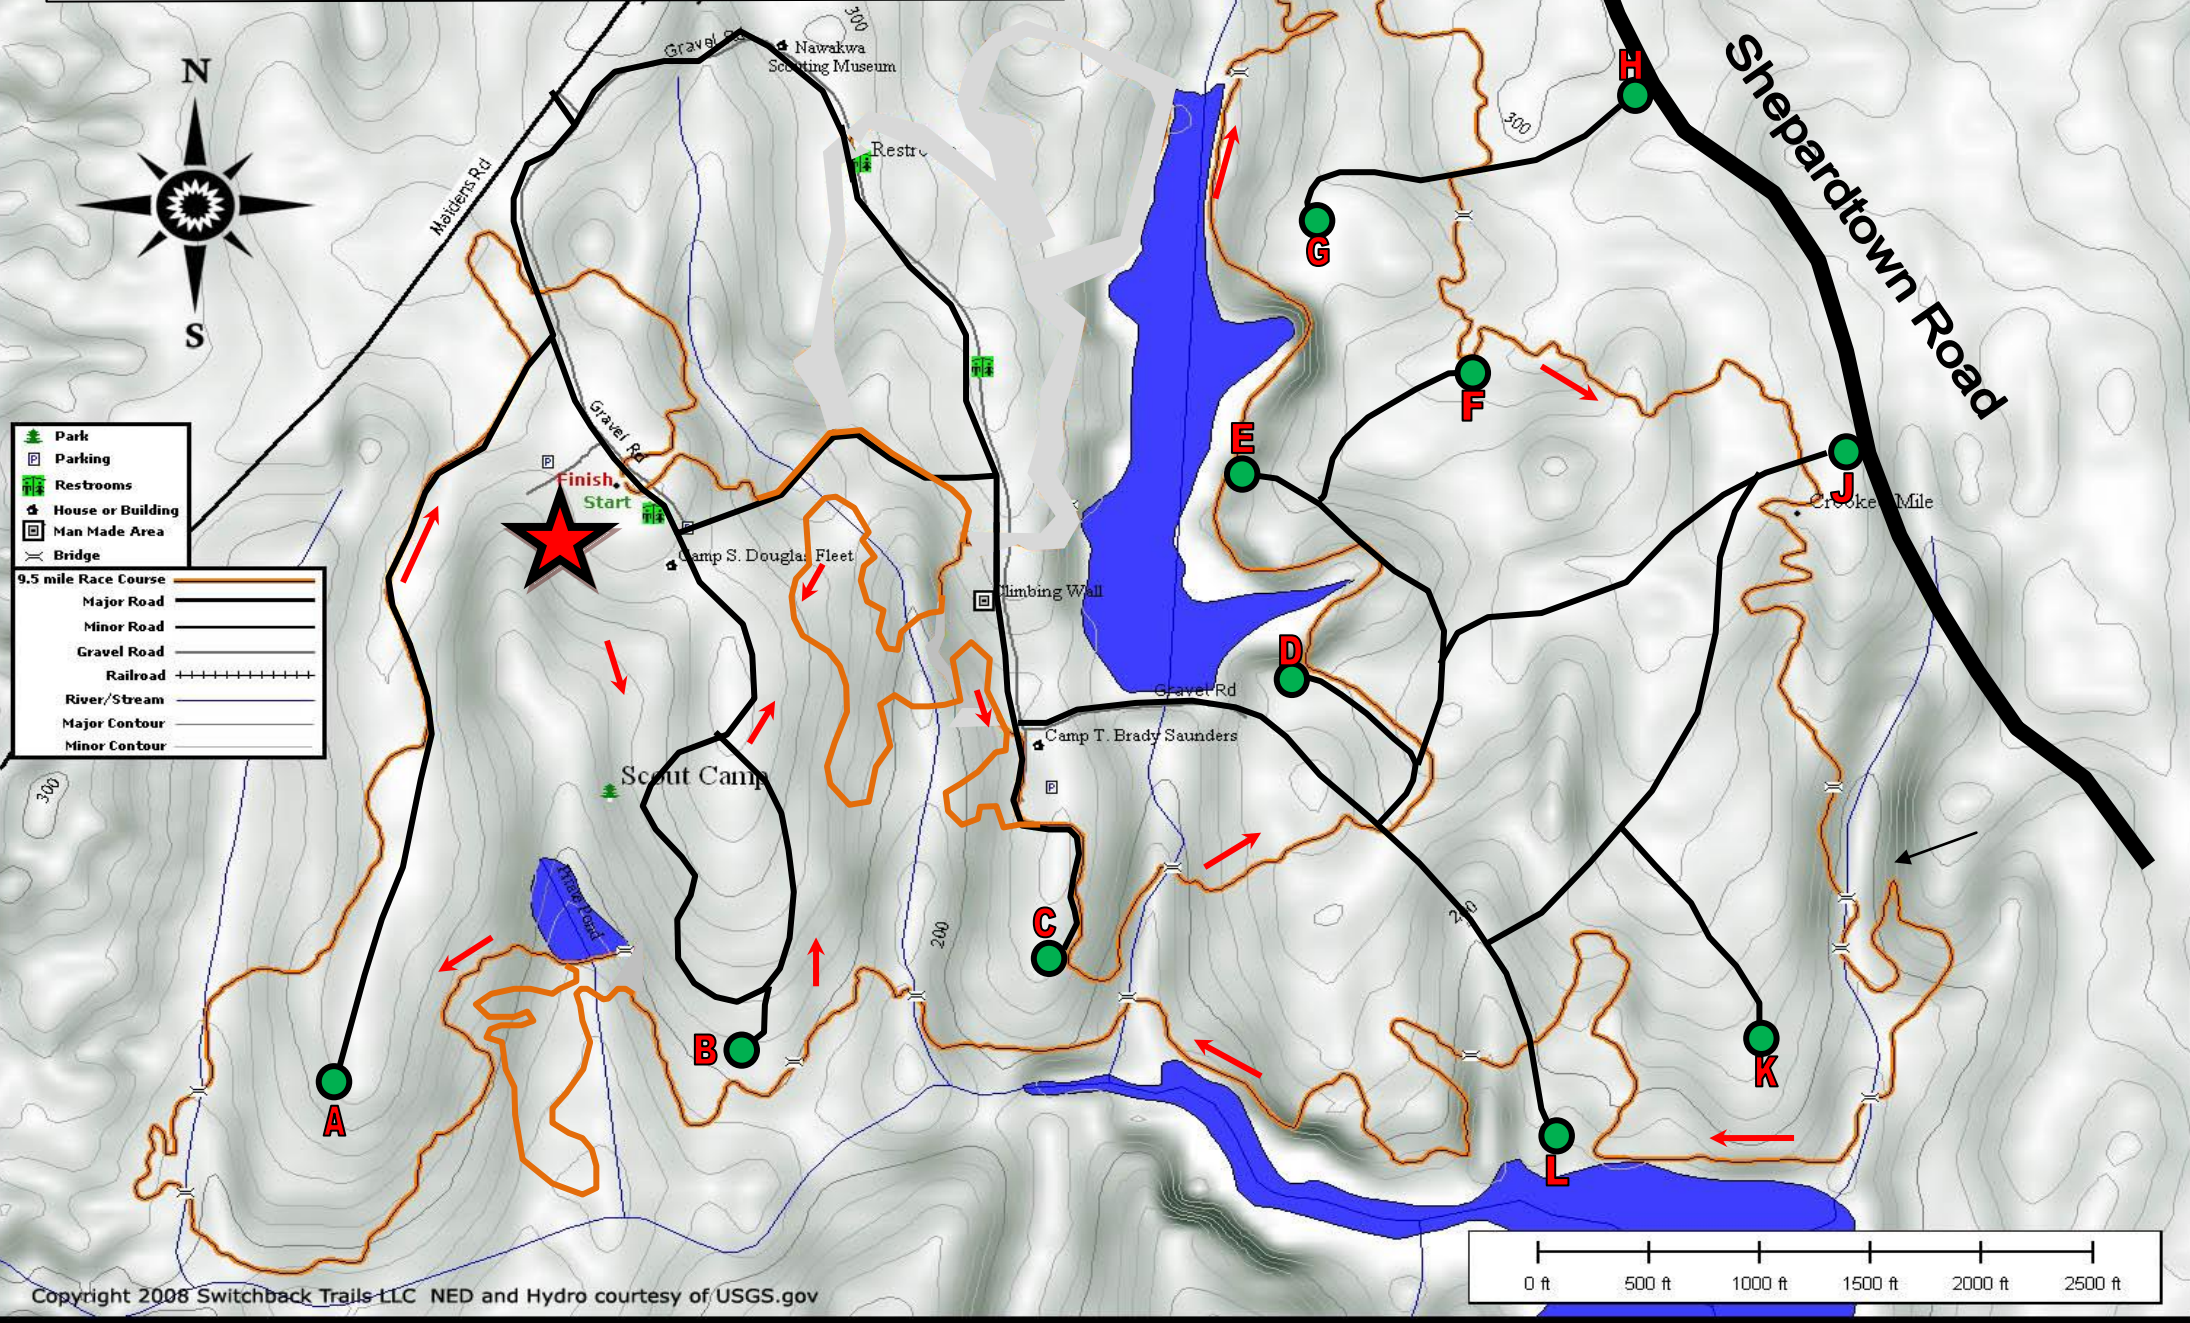

# 18 Hours on the Farm ~ Scouts Honor

**Course Direction** →

Visit [GPSTrailSource.com](http://GPSTrailSource.com)  
for more GPS and Printable Maps

	Park
	Parking
	Restrooms
	House or Building
	Man Made Area
	Bridge
<b>9.5 mile Race Course</b>	
	Major Road
	Minor Road
	Gravel Road
	Railroad
	River/Stream
	Major Contour
	Minor Contour

## Rd Terminus Pts

- A** Wilderness Outpost
- B** Nature Center
- C** Shotgun Range
- D** B.S. Dining Hall
- E** Beach Front
- F** Koch Camp
- G** O. A. Ring
- H** Gate 1 Access
- J** Gate 2 Access
- K** Old Shooting Range
- L** Lake Olga Beach